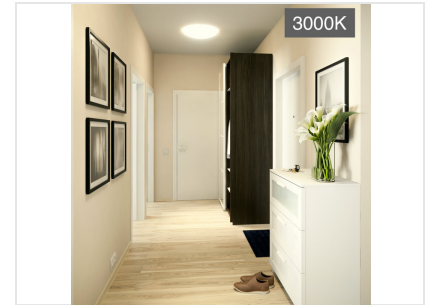

LED bulbs included

Bedroom Lighting

Lighting: Brustrom 1-Light 10" LED
Flush Mount

Benton

Room: Benton

Brustrom 1-Light 10" LED Flush Mount [↗](#)

Materials: metal

Dimensions: 2.36" H X 10" W X 10" D