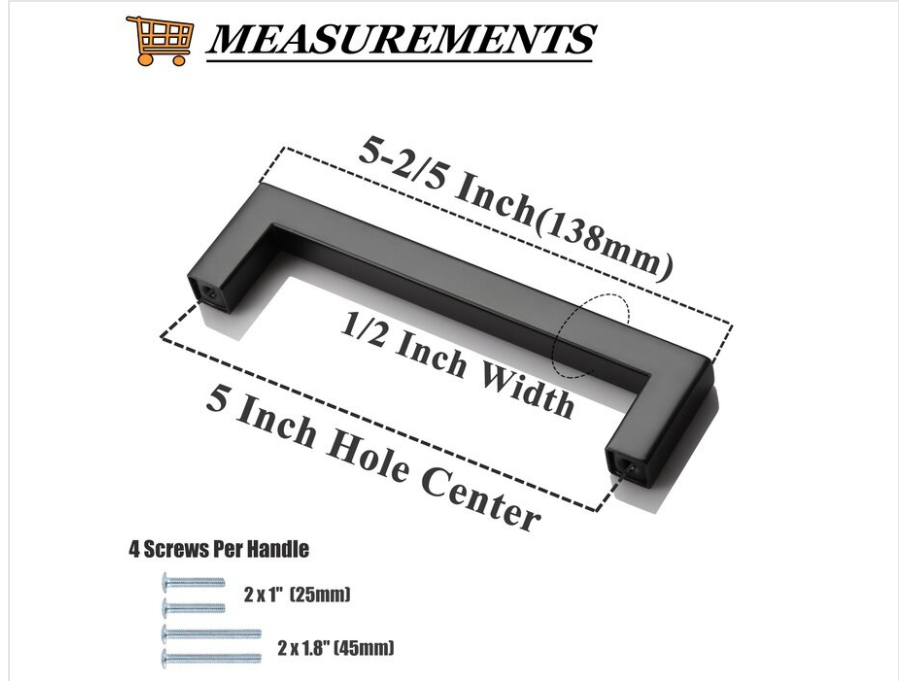

Benton

Room: Benton

Stainless Steel 5" Center to Center Bar Pull Multipack (Set of 12) [Stainless Steel 5" Center to Center Bar Pull Multipack (Set of 12)](#)

Materials: Stainless Steel
Dimensions: 5.43" L X 0.47" W
Color/Finish: Black

1 x $27.09
$27.09

Stainless Steel 5" Center to Center Bar Pull Multipack (Set of 12)
ProbricoProbrico
Wayfair
Sku # POBC1586
Cost: $27.09