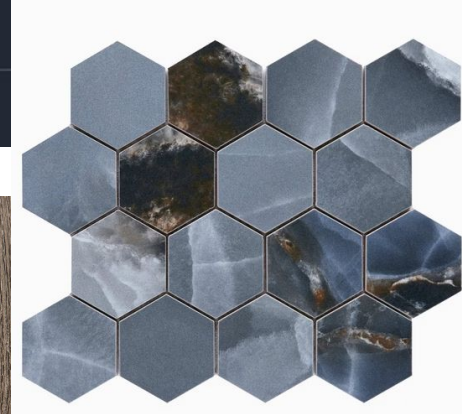

Basement Bathroom

Vanity: Tupelo 24 in. W x 19 in. D x 34 in H Single Sink Bath Vanity in Midnight Blue with White Stone Top

Faucet: Glacier Bay Dorind 4 in. Centerset 2 Handle High-Arc Bathroom Faucet in Brushed Nickel

Floor LVP: : Benton

Shower Wall Tile: Industry Blue Porcelain Tile

Tile Grout: Mapei 19 Pearl Gray Flexcolor CQ

Shower Pan and Accent Tile: Belize Azul Polished Hexagon Porcelain Mosaic

Hardware: Brushed Nickel

Plumbing: Delta Nicoli Single-Handle 5-Spray Shower Faucet in Stainless

Lighting: 2 Light Vanity Light in Brushed Nickel

Mirror: Glacier Bay Rectangular Wood Composite Medicine Cabinet W/ Mirror 23.6 in W x 30 in H