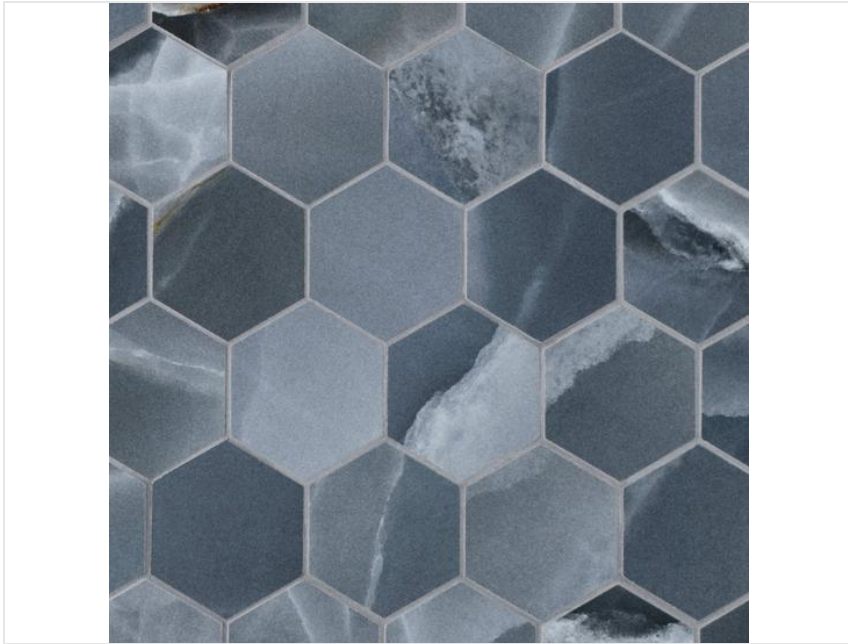

Benton

Room: Benton

BELIZE AZUL POLISHED HEXAGON PORCELAIN MOSAIC

Materials: Porcelain

Dimensions: Size: 11 x 12

Color/Finish: Polished

1 x \$14.99

\$14.99