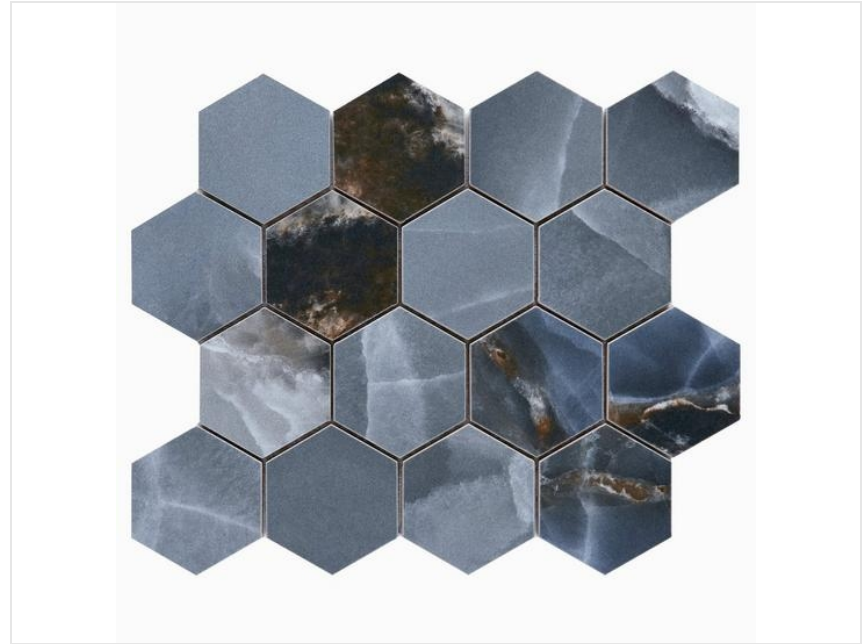

Benton

Room: Benton

BELIZE AZUL POLISHED HEXAGON PORCELAIN MOSAIC

Materials: Porcelain

Dimensions: Size: 11 x 12

Color/Finish: Polished

1 x \$14.99

\$14.99