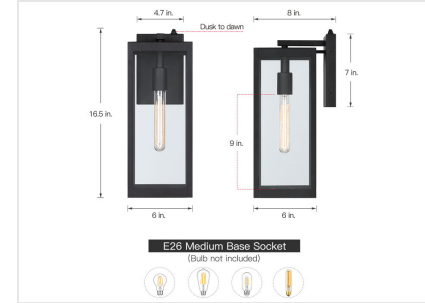

Benton

Room: Benton

Iron Wall Light

Materials: Metal

Dimensions: 16.5"H x 6" W x 8" E, Backplate: 4.7 in. W x 7" L.

Color/Finish: Black

1 x $83.99

$83.99

Iron Wall Light

17 Stories

WayFair

SKU: W009947834

Cost: 83.99

Finish: Black

Fixture dimensions: 16.5"H x 6" W x 8" E, Backplate: 4.7 in. W x 7" L.