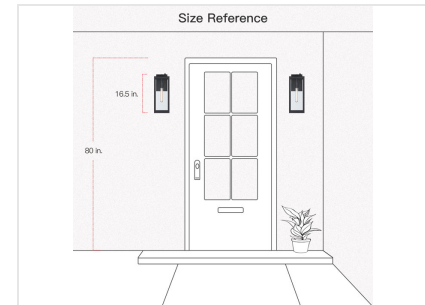

Benton

Room: Benton

Iron Wall Light

Materials: Metal

Dimensions: 16.5"H x 6" W x 8" E, Backplate: 4.7 in. W x 7" L.

Color/Finish: Black

1 x $83.99

$83.99

Iron Wall Light

17 Stories

WayFair

SKU: W009947834

Cost: 83.99

Finish: Black

Fixture dimensions: 16.5"H x 6" W x 8" E, Backplate: 4.7 in. W x 7" L.