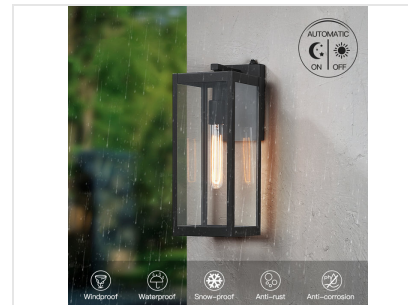

Sku # 1004686565

Finish: Medium Oak

\$988.00

Exterior Lighting

Lighting - Iron Wall Light By 17
Stories

Benton

Room: Benton

Iron Wall Light